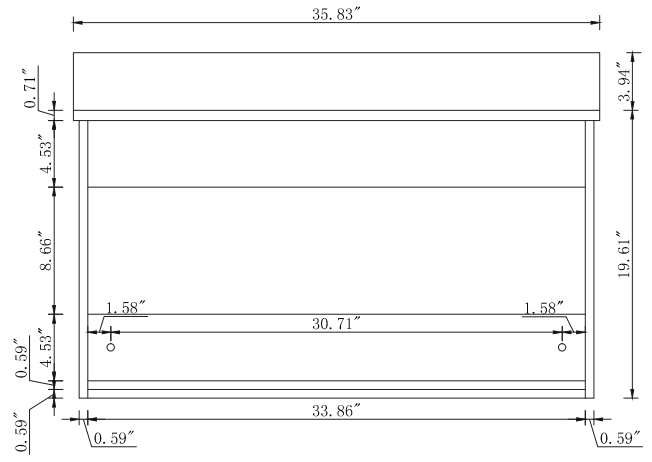

Top view

Back view

Side view

Front view

Drawer Interior Size

DWG. NO.:

MODEL NO.:

VF43536MBL_BS

ALTERATIONS

1	
2	
3	
4	

FOR PROPOSAL ONLY ALL DIMENSIONS TO BE VERIFIED

SCALE:

DWG. BY:

CHECKED BY:

DATE:

PROJECT: