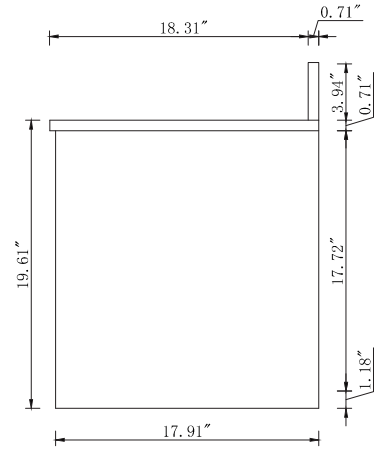

Top view

Back view

Side view

Front view

Drawer Interior Size

DWG. NO.:

MODEL NO.:

VF43536MBL_BS

ALTERATIONS

1	
2	
3	
4	

FOR PROPOSAL ONLY ALL DIMENSIONS TO BE VERIFIED

SCALE:

DWG. BY:

CHECKED BY:

DATE:

PROJECT: