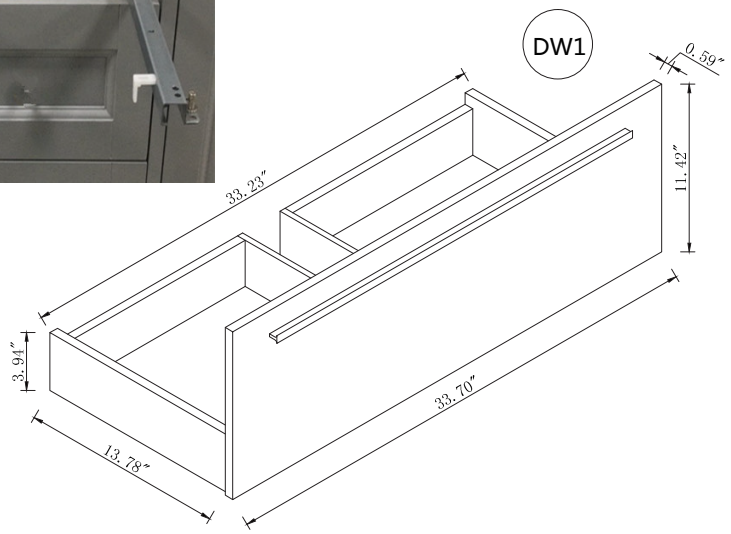

Top view

Back view

Side view

Front view

Drawer Interior Size

DWG. NO.:

MODEL NO.:

VF43536MBL_BS

ALTERATIONS

1	
2	
3	
4	

FOR PROPOSAL ONLY ALL DIMENSIONS TO BE VERIFIED

SCALE:

DWG. BY:

CHECKED BY:

DATE:

PROJECT: