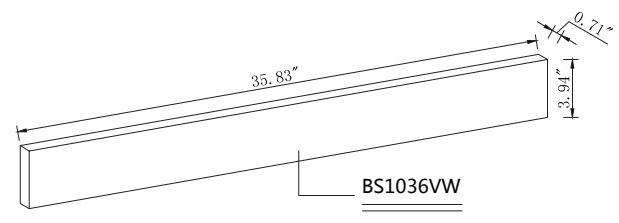

Top view

Back view

Side view

Front view

Drawer Interior Size

DWG. NO.:

MODEL NO.:

VF43536MBL_BS

ALTERATIONS

1	
2	
3	
4	

FOR PROPOSAL ONLY ALL DIMENSIONS TO BE VERIFIED

SCALE:

DWG. BY:

CHECKED BY:

DATE:

PROJECT: