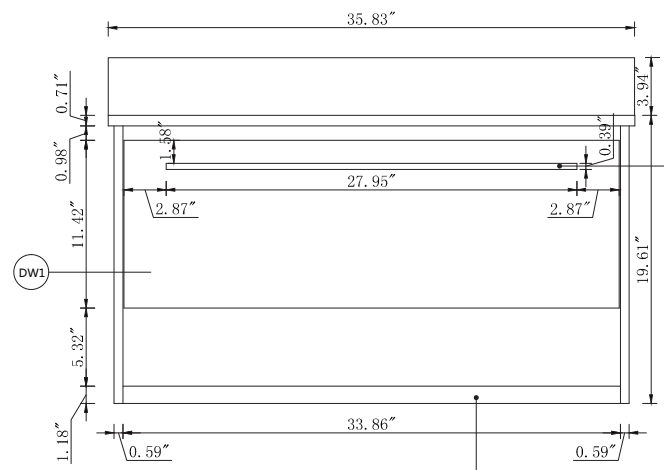

Top view

Back view

Side view

Front view

Drawer Interior Size

DWG. NO.:

MODEL NO.:

VF43536MBL_BS

ALTERATIONS

1	
2	
3	
4	

FOR PROPOSAL ONLY ALL DIMENSIONS TO BE VERIFIED

SCALE:

DWG. BY:

CHECKED BY:

DATE:

PROJECT: